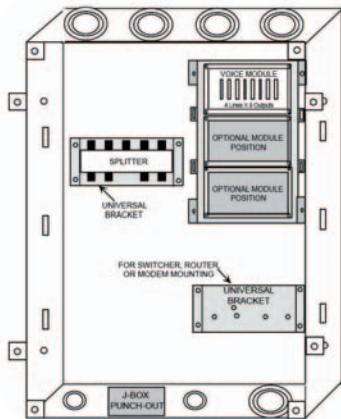

Structured Wiring Enclosure

StarBox Series - SB-MDU-xx

○ Features & Benefits

- Video - 1 GHz CATV/Antenna or 2 GHz Satellite Splitters
- Voice- 4 Line/8 Output Module with RJ-31X Alarm Intercept Jack
- Data- Universal Bracket for Holding Desk Top Style Network Hub, Switcher or Router
- 18 Inch Enclosure
- Flush or Surface Mounting
- J-Box Punch-out for AC Power Receptacle

○ Specifications

Electrical

4 x 8 Voice Module:
 4 Lines by 8 Ports
 110 Style Connectors for Service In/Outputs
 RJ-31X Jack Wired to Pair 1 For Dial-up Security Systems
 RJ-11 Expansion Jack

Coaxial Splitter:

Mechanical

Enclosure Dimensions: 14.3"W, 18" H, 3.6"D

Cover Dimensions: 17"W, 20"H, 0.25"D

Universal Splitter/Hub Bracket: 6"W, 3"H, 2"D

Coaxial Splitter

SCVS (Max): 3.5"W, 2.75"H, 1.2" D

LPD (Max): 4.6"W, 2.4"H, 9" D

4x8 Voice Module: 5.3"W, 2.8"H

Enclosure Knockout Dimensions:

Top: (4) 3 Concentric Knockouts 1.375", 1.938" and 2.438" Diameters

Bottom: (1) 3 Concentric Knockout 1.375", 1.938" and 2.438" Diameters

(2) 2 Concentric Knockouts 0.875" and 1.094" Diameters